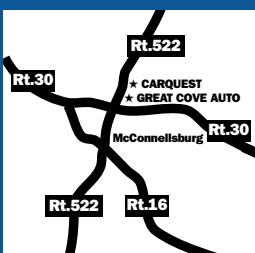

21518 Great Cove Road - McConnellsburg, Pa.

Dial - 800-782-6633 or 717-485-4224

Carquest Auto Parts

21518 Great Cove Road - McConnellsburg, Pa.

Dial - 717-485-7213 or 866-665-0358